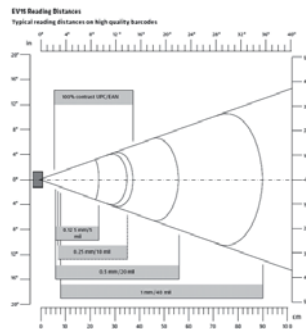

Class 1 : up to 330 ft (100 meters)

USER INTERFACE

Buzzer 80 dB(A)
LED Tricolour (Red, Green, Blue)
Vibrator yes

USING MODES

Real time
No Data Loss mode with buffer (up to 100 UPC codes)

READING MODES

Switch
Laser Beam ON via Bluetooth
Manual Autoscan
"No duplicate scan" mode option

PHYSICAL

Length 7.5 in (192 mm)
Width 2.2 in (56 mm)
Height 1.9 in (49 mm)
Weight 6 oz (170 g)

ENVIRONMENT

Operating temperature -22°F - +122°F (-30°C - +50°C)
Storage temperature -22°F - +140°F (-30°C - +60°C)
Humidity 15 - 95%
Shock 10 drops onto concrete (59 in / 1.50 meters)
Sealing IP65
Electrostatic discharge 8 kV air discharge and 4 kV of contact discharge

ENERGY

Battery Li-ion
Capacity 720 mAh
Charging time 4h for a full charge
Battery autonomy over 15,000 scans (1 scan/ 3 sec)

CRADLE

Power supply 4.5V - 5.5 Volts
Voltage 260 mA to 5V

REGULATOR

CE, FCC part 15, Bluetooth

DECODING CAPACITIES

Supported symbologies Code 2 of 5 (standard and interleave)
ATA Code 2 of 5, Codabar/ Monarch, Code 128
UCC / EAN 128, Code 39, Code 93, UPC-A, UPC-E,
EAN 8/EAN 13, JAN 8/JAN13, ISBN, MSI, PLessey
GS1-128 (UCC/EAN-128)

SCAN ENGINE

	BTR-LX	BTR-LAX	BTR-LRX
Reference	EV15 (Intermec)	SE1200HP (Motorola)	SE1200LR (Motorola)
Reading technology	CMOS	Laser	Laser
Reading Distance	4 to 31 in 10 to 80 cm	4 to 55 in 10 to 140 cm	10 to 90 in 25 to 230 cm
Scan rate	200 scans/ sec	35 scans/ sec	35 scans/ sec
Scan angle	40°	42°	30°

LIGHT

0 to 100 000 lux 4844 to 86112 lux 4844 to 86112 lux

BTR-LX