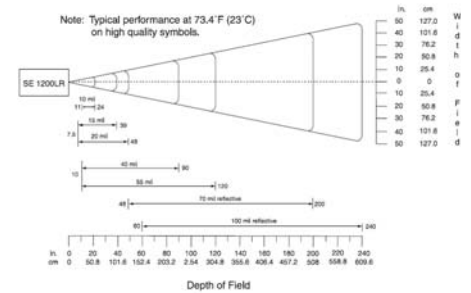

ToughRunners Xtrem Specifications

STANDARDS

Bluetooth 2.0

SUPPORTED INTERFACES

Plug & Scan RS232, Plug & Scan USB
Standard Dongle

RADIO RANGE

Class 1 : up to 330 ft (100 meters)

USER INTERFACE

Buzzer 80 dB(A)
LED Tricolour (Red, Green, Blue)
Vibrator yes

USING MODES

Real time
No Data Loss mode with buffer (up to 100 UPC codes)

READING MODES

Switch
Laser Beam ON via Bluetooth
Manual Autoscan
"No duplicate scan" mode option

PHYSICAL

Length 7.5 in (192 mm)
Width 2.2 in (56 mm)
Height 1.9 in (49 mm)
Weight 6 oz (170 g)

ENVIRONMENT

Operating temperature -22°F - +122°F (-30°C - +50°C)
Storage temperature -22°F - +140°F (-30°C - +60°C)
Humidity 15 - 95%
Shock 10 drops onto concrete (59 in / 1.50 meters)
Sealing IP65
Electrostatic discharge 8 kV air discharge and 4 kV of contact discharge

ENERGY

Battery Li-ion
Capacity 720 mAh
Charging time 4h for a full charge
Battery autonomy over 15,000 scans (1 scan/ 3 sec)

CRADLE

Power supply 4.5V - 5.5 Volts
Voltage 260 mA to 5V

REGULATOR

CE, FCC part 15, Bluetooth

DECODING CAPACITIES

Supported symbologies Code 2 of 5 (standard and interleave)
ATA Code 2 of 5, Codabar/ Monarch, Code 128
UCC / EAN 128, Code 39, Code 93, UPC-A, UPC-E,
EAN 8/EAN 13, JAN 8/JAN13, ISBN, MSI, PLessey
GS1-128 (UCC/EAN-128)

SCAN ENGINE

	BTR-LX	BTR-LAX	BTR-LRX
Reference	EV15 (Intermec)	SE1200HP (Motorola)	SE1200LR (Motorola)
Reading technology	CMOS	Laser	Laser
Reading Distance	4 to 31 in 10 to 80 cm	4 to 55 in 10 to 140 cm	10 to 90 in 25 to 230 cm
Scan rate	200 scans/ sec	35 scans/ sec	35 scans/ sec
Scan angle	40°	42°	30°

LIGHT

0 to 100 000 lux 4844 to 86112 lux 4844 to 86112 lux

BTR-LRX

Content

- 1 Baracoda ToughRunners Xtreme scanner
- 1 Charger
- 1 CD of software documentation

Available accessory