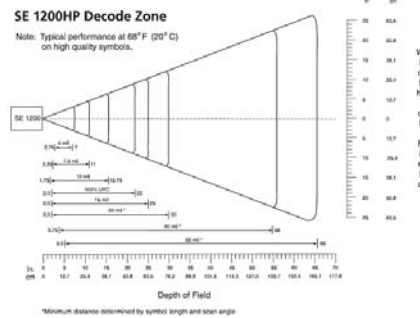

PHYSICAL

Length 7.5 in (192 mm)
Width 2.2 in (56 mm)
Height 1.9 in (49 mm)
Weight 6 oz (170 g)

ENVIRONMENT

Operating temperature -22°F - +122°F (-30°C - +50°C)
Storage temperature -22°F - +140°F (-30°C - +60°C)
Humidity 15 - 95%
Shock 10 drops onto concrete (59 in / 1.50 meters)
Sealing IP65
Electrostatic discharge 8 kV air discharge and 4 kV of contact discharge

SCAN ENGINE

	BTR-LX	BTR-LAX	BTR-LRX
Reference	EV15 (Intermec)	SE1200HP (Motorola)	SE1200LR (Motorola)
Reading technology	CMOS	Laser	Laser
Reading Distance	4 to 31 in 10 to 80 cm	4 to 55 in 10 to 140 cm	10 to 90 in 25 to 230 cm
Scan rate	200 scans/ sec	35 scans/ sec	35 scans/ sec
Scan angle	40°	42°	30°

LIGHT

0 to 100 000 lux 4844 to 86112 lux 4844 to 86112 lux

BTR-LX

BTR-LRX

BTR-LAX

Content

- 1 Baracoda ToughRunners Xtreme scanner
- 1 Charger
- 1 CD of software documentation

Available accessory